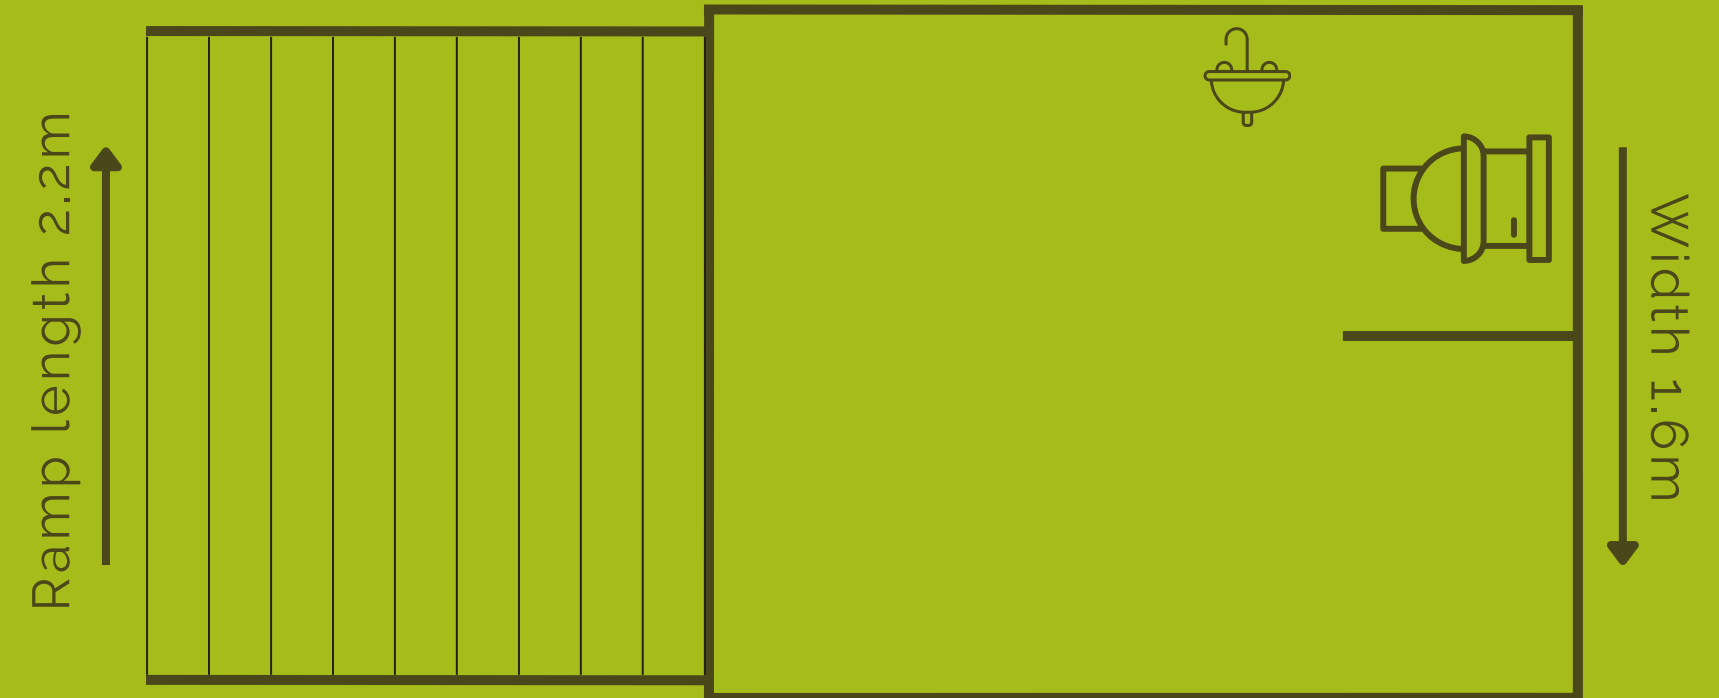

EASY ACCESS TOILET POD

This pod needs

& this pod is perfect for

*32 amp for hot water

Length 2.4m Height 2.2m

1 unisex toilet with radar key entrance

Internal grab rails and ramp for easy access

LED lighting, hand washing & interchangeable cassette