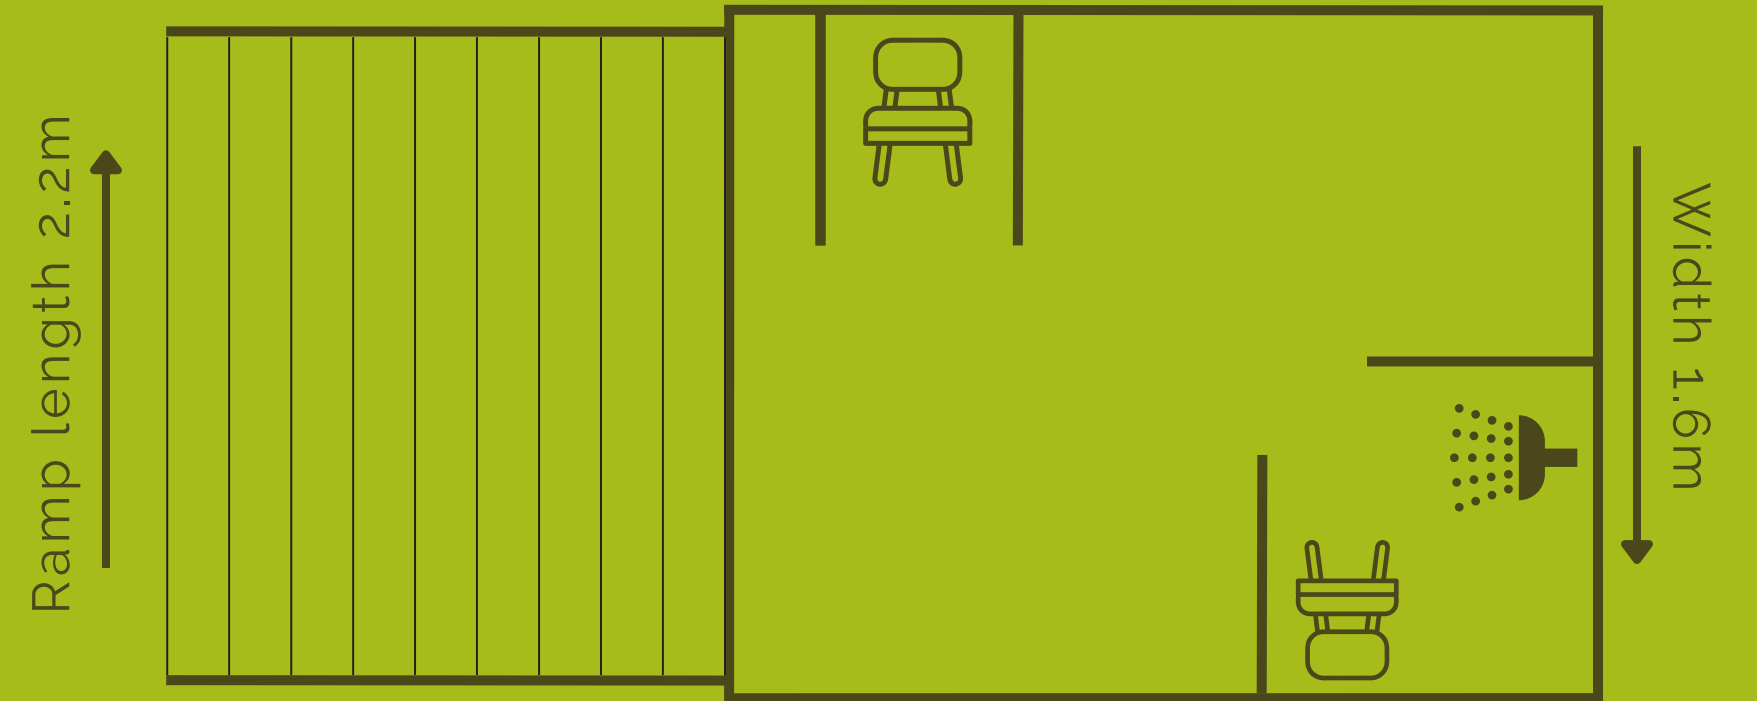

# EASY ACCESS SHOWER POD

This pod needs

16 amp power

3 bar water pressure supply

Soakaway or mains drainage

Suitable Access

& this pod is perfect for

Weddings

Festivals

TV & Film

Camping

Length 2.4m      Height 2.2m

- 1 unisex shower with radar key entrance
- Internal grab rails and ramp for easy access
- LED lighting & gas powered hot water
- Spacious cubicles with changing section