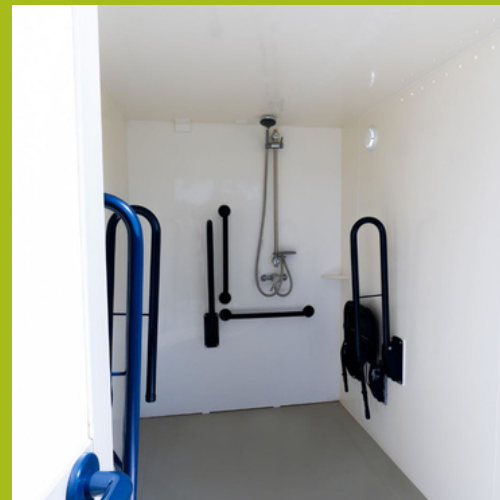

# EASY ACCESS SHOWER POD

This pod needs

16 amp power

3 bar water pressure supply

Soakaway or mains drainage

Suitable Access

& this pod is perfect for

Weddings

Festivals

TV & Film

Camping

Length 2.4m      Height 2.2m

- 1 unisex shower with radar key entrance
- Internal grab rails and ramp for easy access
- LED lighting & gas powered hot water
- Spacious cubicles with changing section