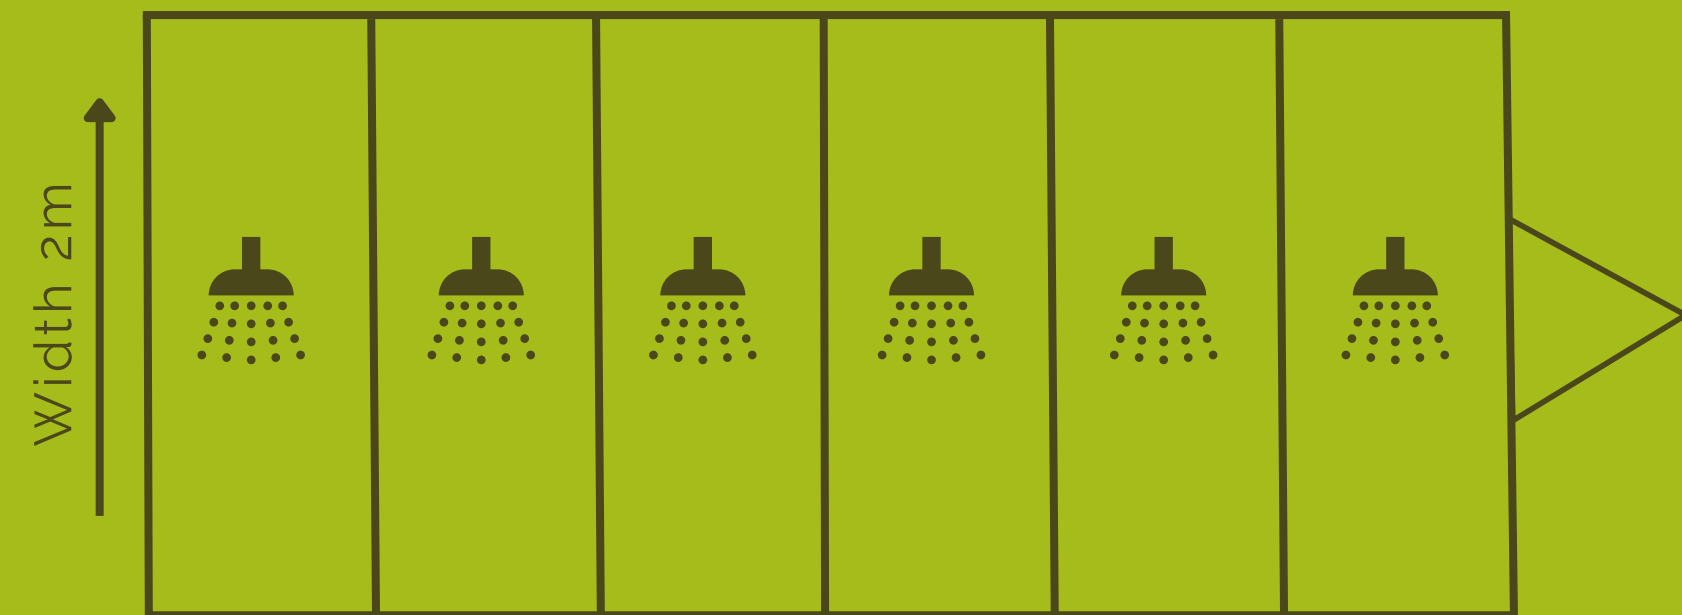

www.gigloo.co.uk

0330 333 8777

hello@gigloo.co.uk