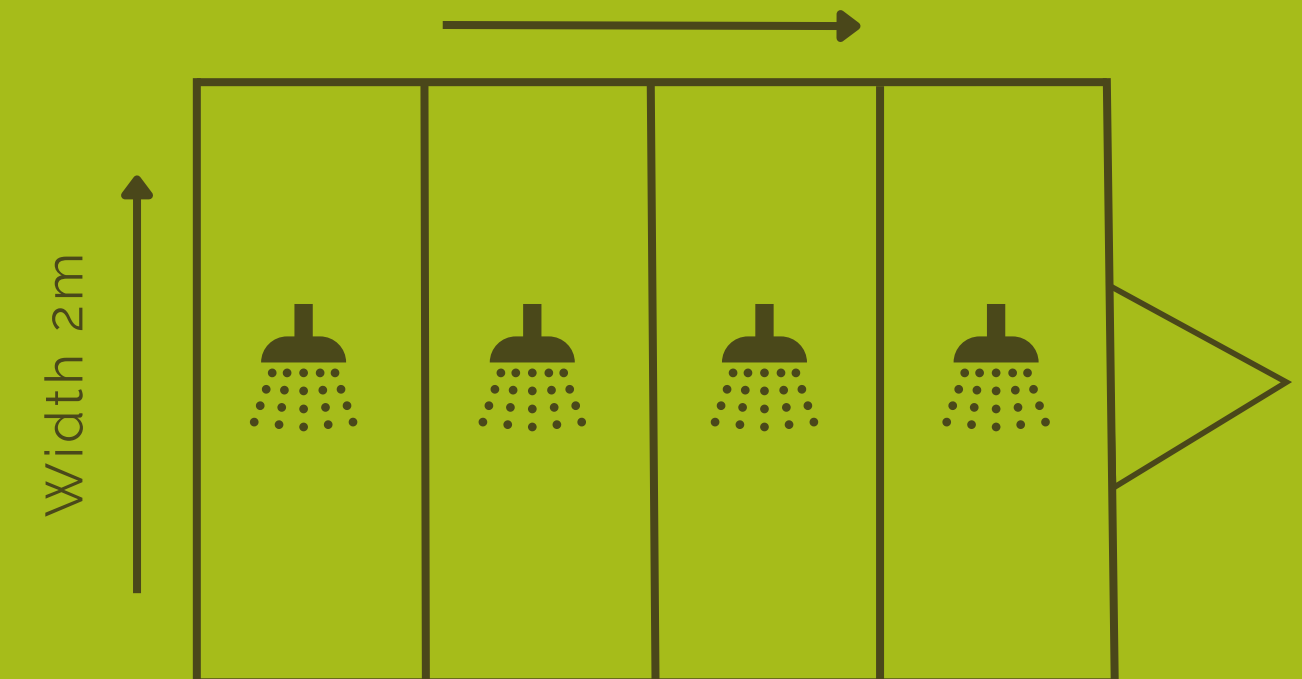

4 BAY SHOWER TRAILER

This trailer needs

16 amp power

3 bar water pressure supply

Soak away or mains drainage

Suitable Access

& this trailer is perfect for

Weddings

Festivals

TV & Film

Camping

Length 4.3m

Height 2.8m

4 unisex showers

Gas-powered hot water & push button action

LED lighting & quick set-up floating steps