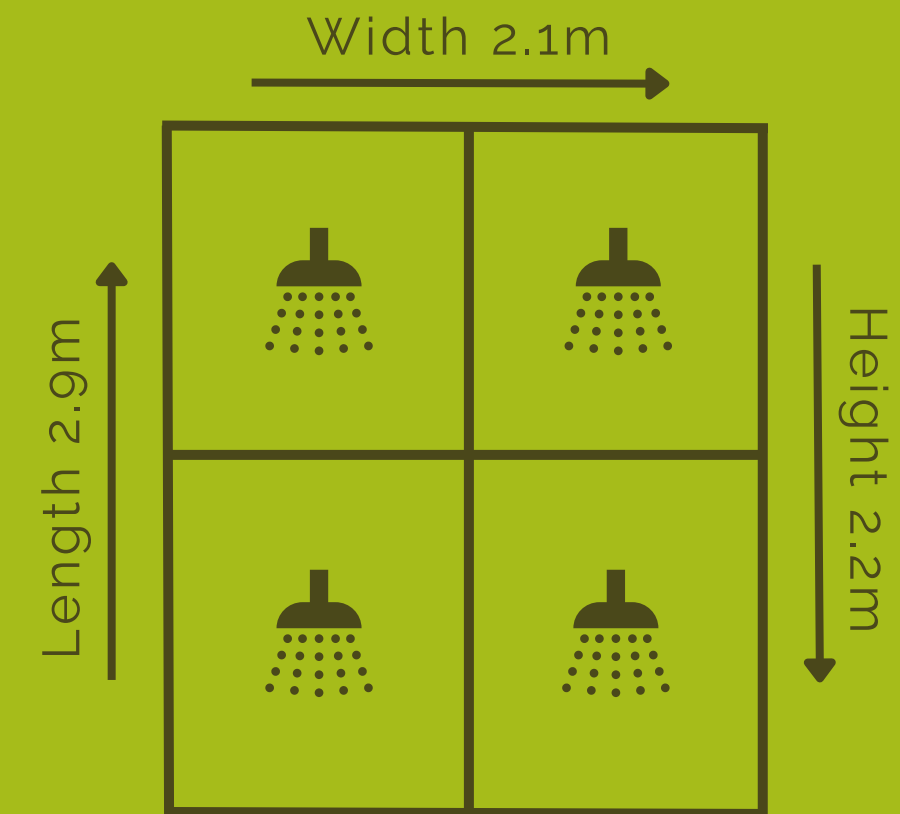

www.gigloo.co.uk 0330 333 8777

hello@gigloo.co.uk