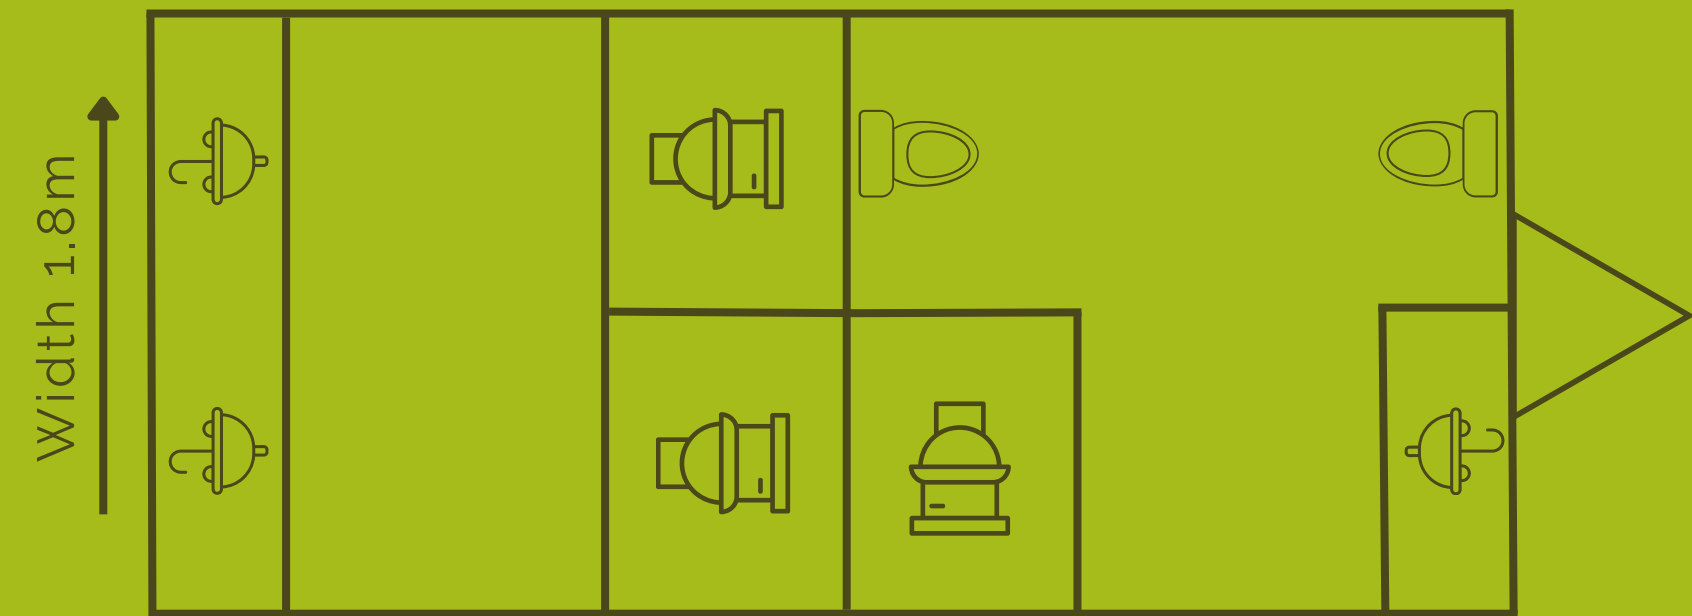

www.gigloo.co.uk 0330 333 8777

hello@gigloo.co.uk